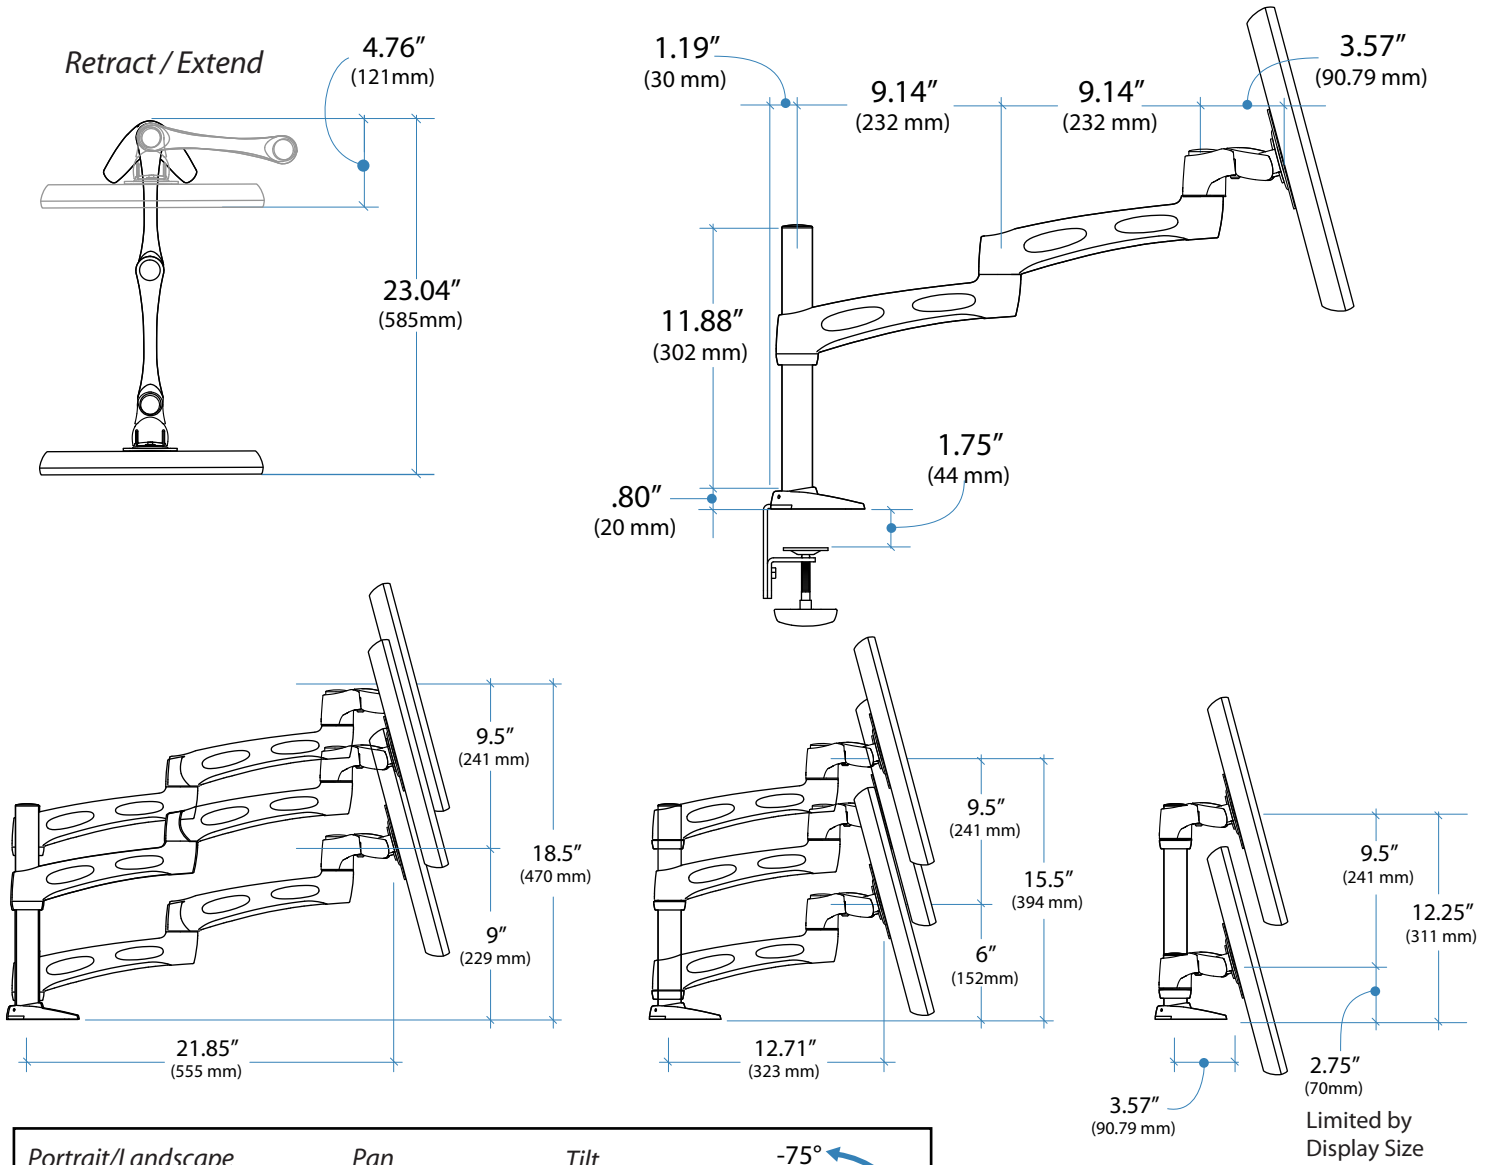

Ergotron® NF Extend

Dimensional Illustrations

Desk Mount Display Arm

Monitor depth greater than 2" (5 cm) may diminish capacity.

Maximum Display Thickness	Maximum Display Weight
2" (51 mm)	20 lbs (9.1 kg)
2-1/2" (64 mm)	17 lbs (7.7 kg)
3" (76 mm)	16 lbs (7.3 kg)
3-1/2" (90 mm)	14 lbs (6.4 kg)
4" (102 mm)	13 lbs (5.9 kg)