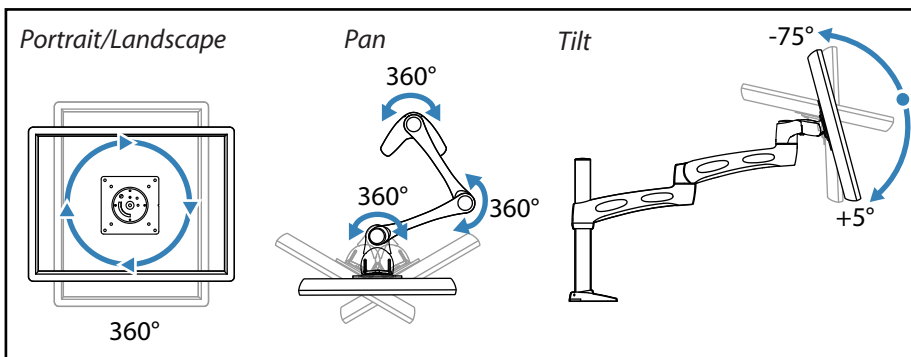

Ergotron® NF Extend

Dimensional Illustrations

Desk Mount Display Arm

Monitor depth greater than 2" (5 cm) may diminish capacity.

Maximum Display Thickness	Maximum Display Weight
2" (51 mm)	20 lbs (9.1 kg)
2-1/2" (64 mm)	17 lbs (7.7 kg)
3" (76 mm)	16 lbs (7.3 kg)
3-1/2" (90 mm)	14 lbs (6.4 kg)
4" (102 mm)	13 lbs (5.9 kg)